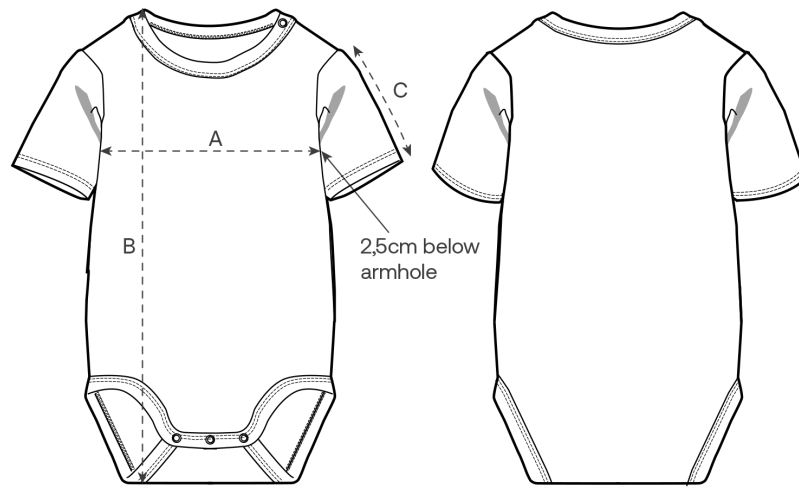

Size Guide

Front

Back

Measurement in cm	0-3 m/56-62cm	3-6 m/62-68cm	6-9 m/68-74cm	9-12 m/74-80cm	12-18 m/80-86cm	18-24 m/86-92cm
A - Half Chest	19	20	21	22	23	24.5
B - Body Length	35	38	41	43	45	48
C - Sleeve Length	6	6.5	7	7.5	8	8.5

Packing

Sizes	0-3 m/56-62cm	3-6 m/62-68cm	6-9 m/68-74cm	9-12 m/74-80cm	12-18 m/80-86cm	18-24 m/86-92cm
Pieces / bag	5	5	5	5	5	5
Pieces / box	100	100	100	100	100	100